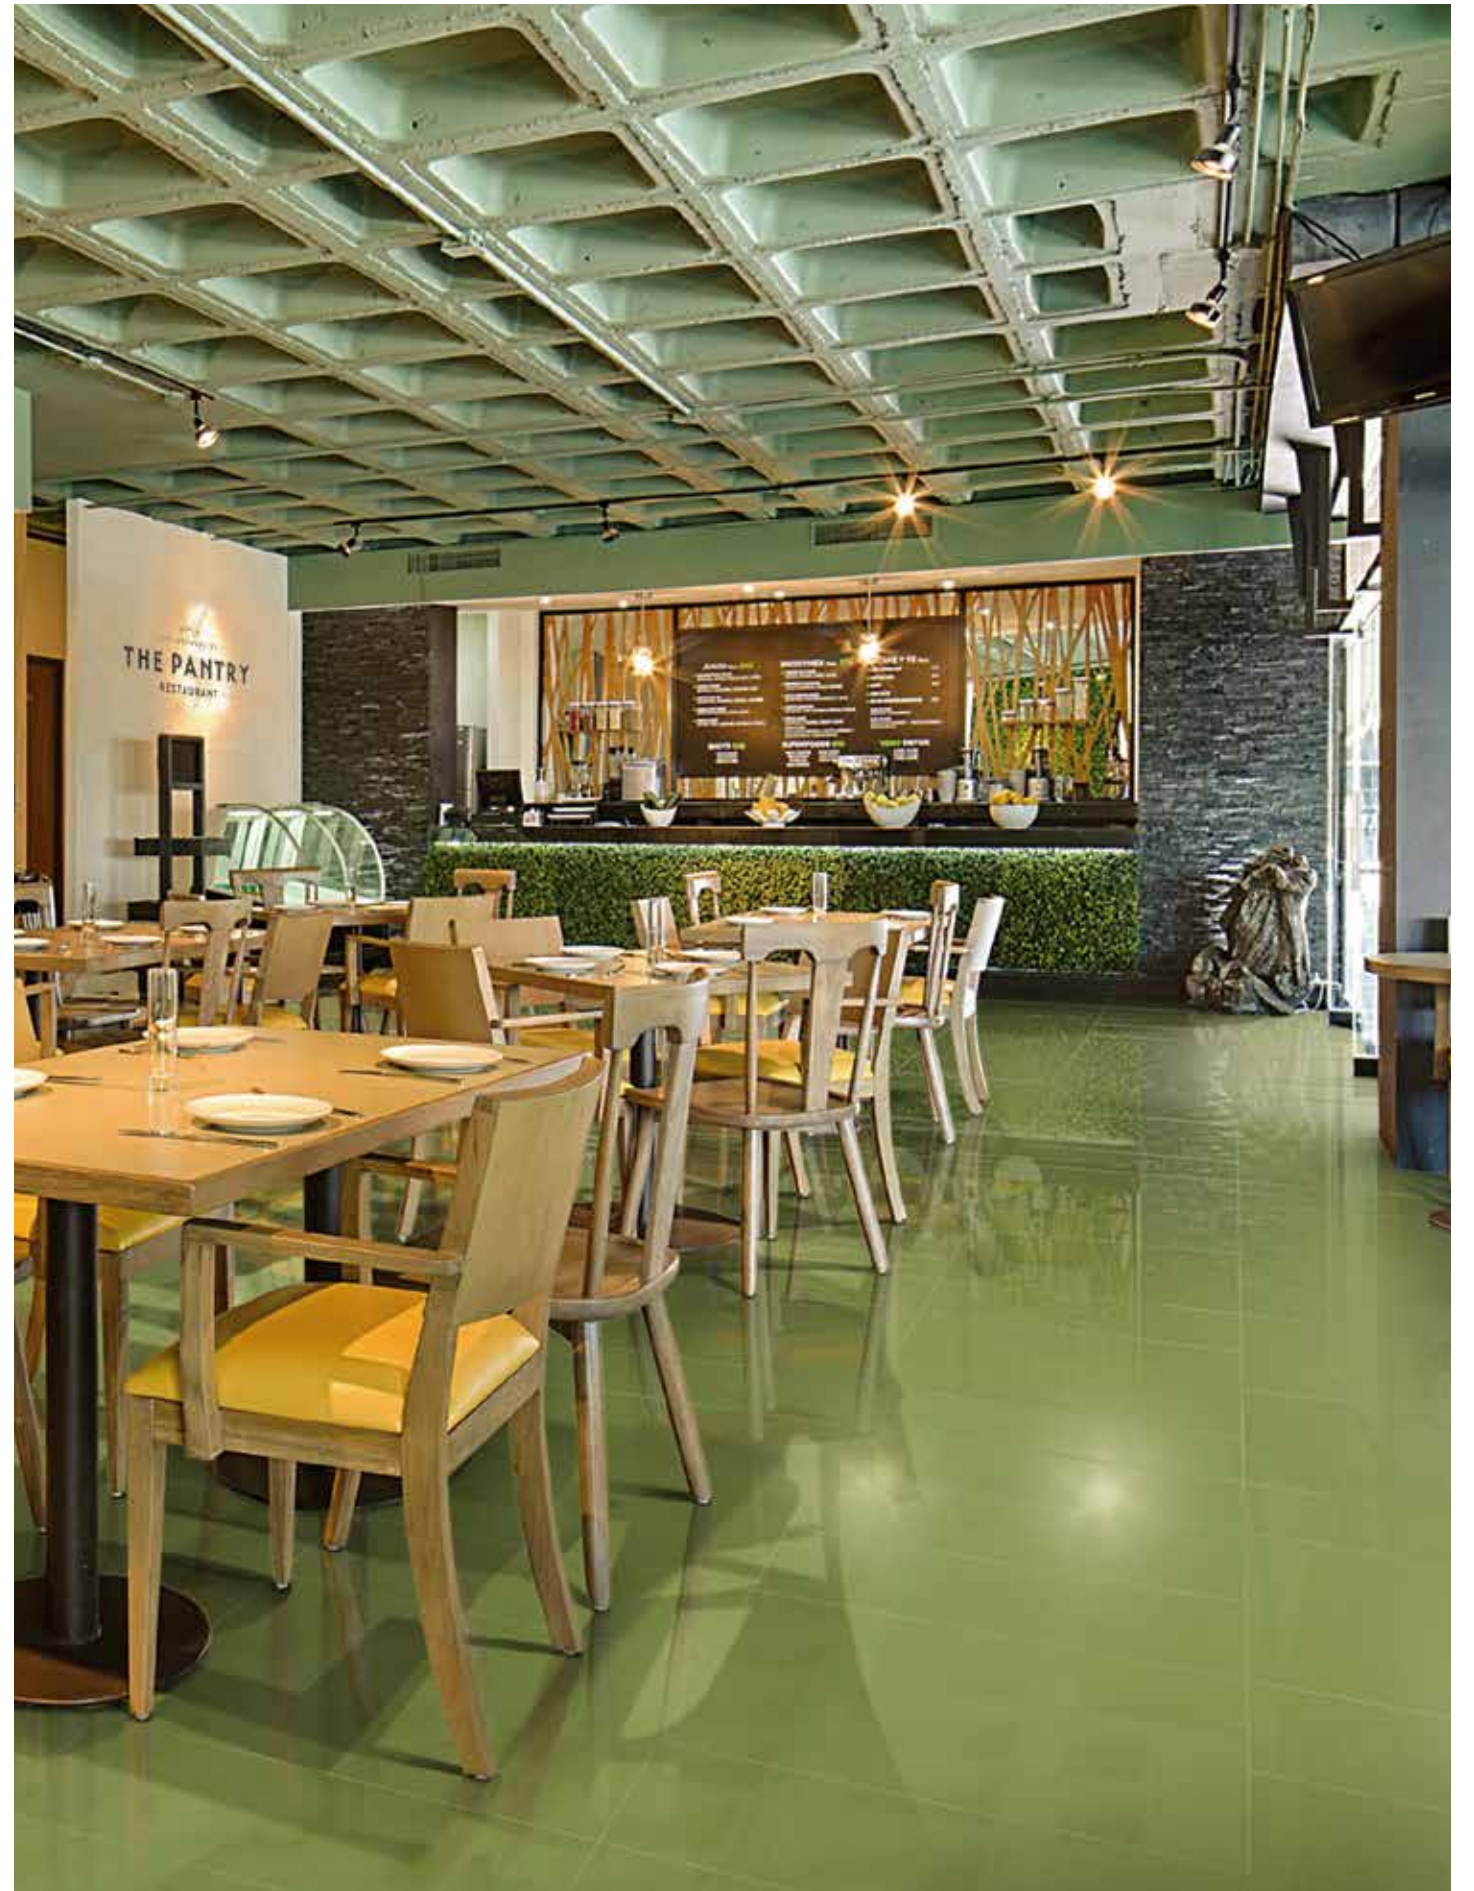

Our diversity of sizes, allows you to create endless decoration and setting styles.

COLORS

Collection Natural & Polished

BLACK | BLUE | GREEN | ORANGE | RED | WHITE | YELLOW
100 x 600 | 150 x 600 | 300 x 600 | 600 x 600 mm - 4" x 24" | 6" x 24" | 12" x 24" | 24" x 24"